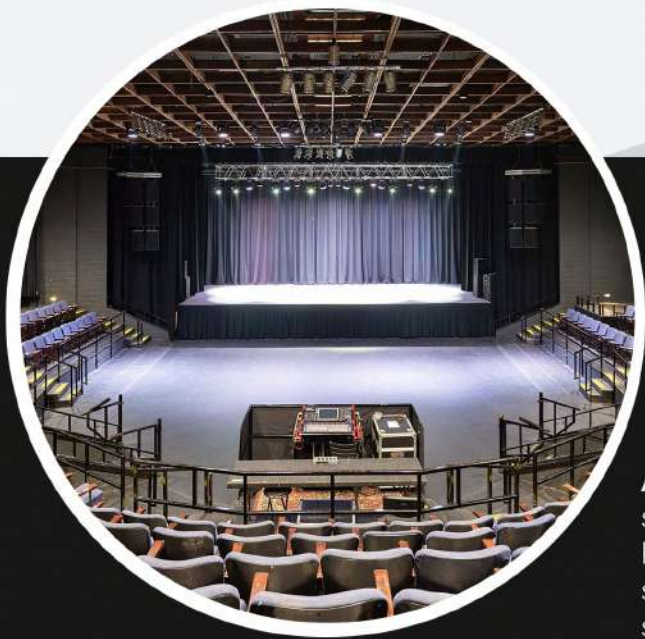

EVENT

SERVICES WE OFFER:

Scaffold structures consolidation for both outdoor as well as indoor events is a work of art from ASS Scaffolding Contracting. We possess the reserve to take your design concepts from blueprint to actuality, administering all aspects starting from design and engineering till successful installation. Our custom-made projects have graced several locations across the UAE. We constantly deliver premium quality Scaffolds for events and exhibitions and are experts in installation of an extensive range of provisional structures and additional support services through different operational divisions. The well-timed supply and installation of proper scaffoldings on site by our engineering team helps our clients to save revenue and their valuable time. The state-of-the-art scaffoldings and our premium services have made us Numero Uno in the industry. All our assignments of exhibitions and events are well assisted by engineering depictions and structural calculations for error free installations. ASS Scaffolding Contracting possess a separate dedicated division exclusively focused on event and exhibition scaffolding installations.